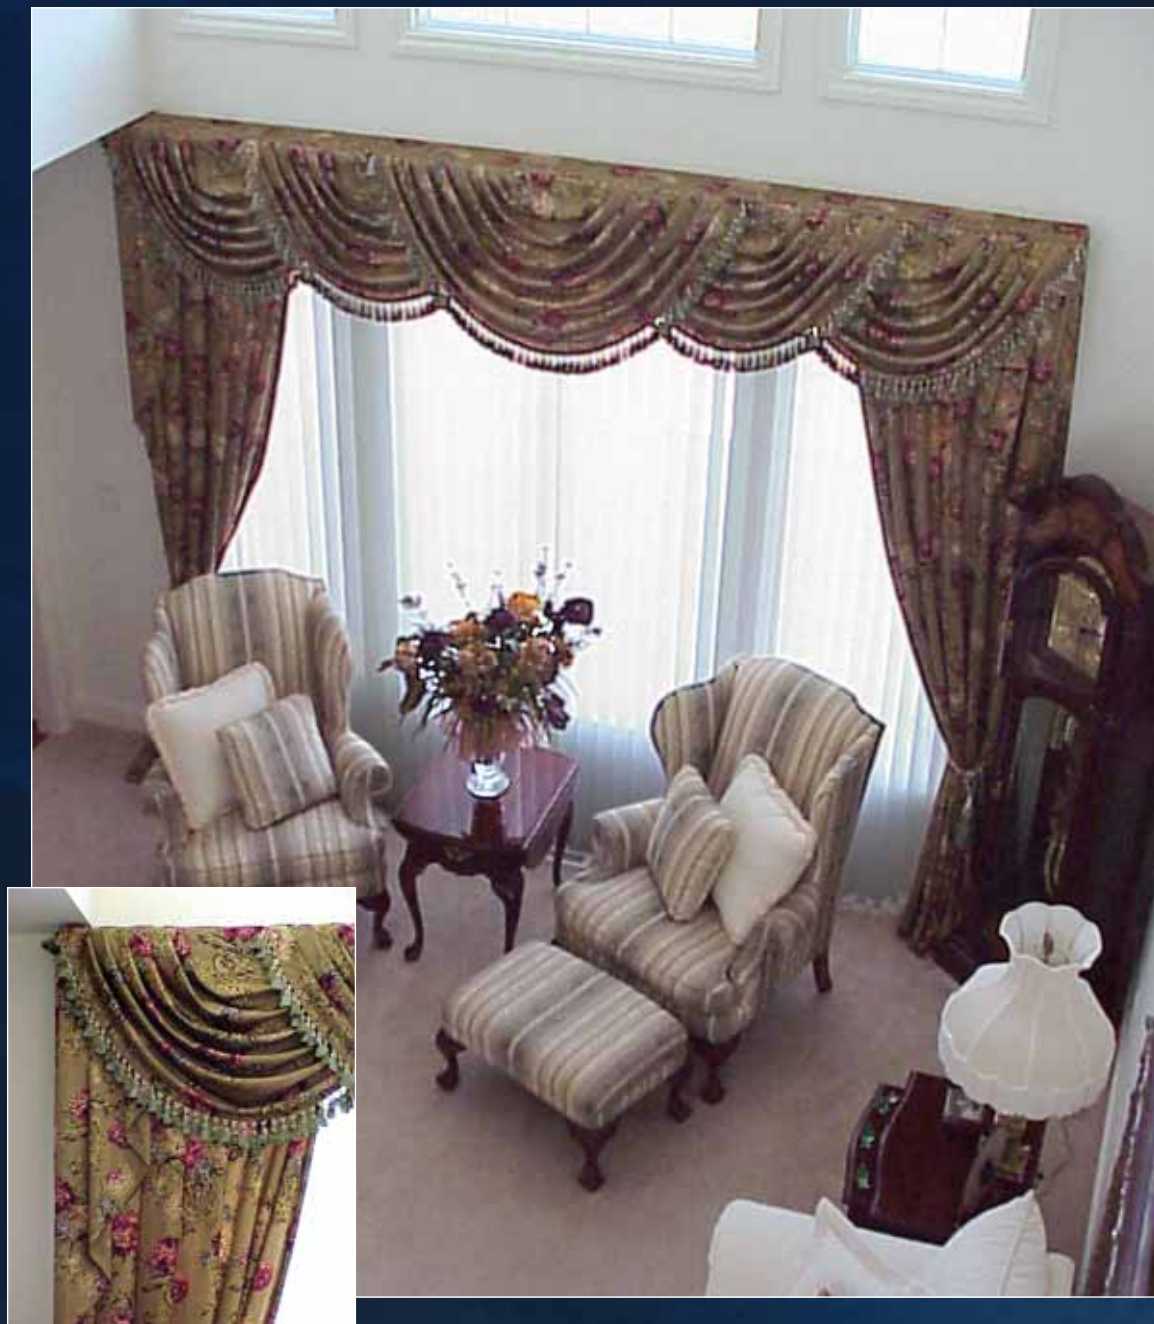

Thousands of Choices and a Local Showroom
The Area's Most Knowledgeable Decorators
Skilled Craftspeople in a Local Workroom

Quigley Draperies

Over 80 Years Helping Homeowners Decorate

860 W. Broadway Ave., Downtown Roosevelt Park
www.quigleydraperies.com • (231) 755-3248